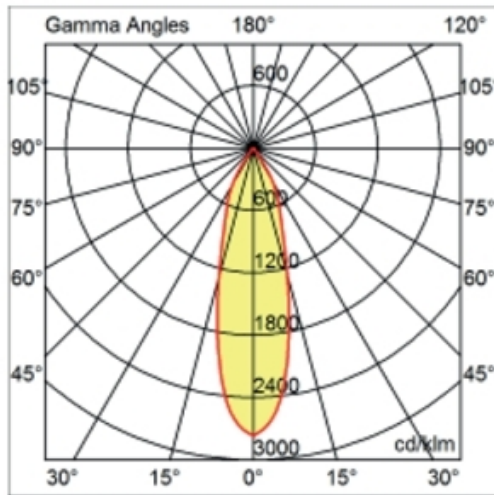

DIXIT RA8 RECESSED

A56061-

PROJECT	
TYPE	
SPECIFIER	
QUANTITY	
DATE	

RA 8 TL DIXIT LED 6.5W 550 lm				R:100%				I.Max:2958 Cd/Klm			
H[m]	D[m]	Max lux	Med lux	Alpha=26°		H[m]	D[m]	Max lux	Med lux	Beta=26°	
1.00	0.47	1508	939			1.00	0.47	1508	939		
2.00	0.94	377	235			2.00	0.94	377	235		
3.00	1.41	168	104			3.00	1.41	168	104		
4.00	1.89	94	59			4.00	1.89	94	59		
5.00	2.36	60	38			5.00	2.36	60	38		

Dimming	DP	DV	K°
	Phase	0-10V	
Color Temperature	27K	30K	35K
	2700K	3000K	3500K

Order Example **K°**
L5XXXXXX-DV-30K
0-10V
3000K