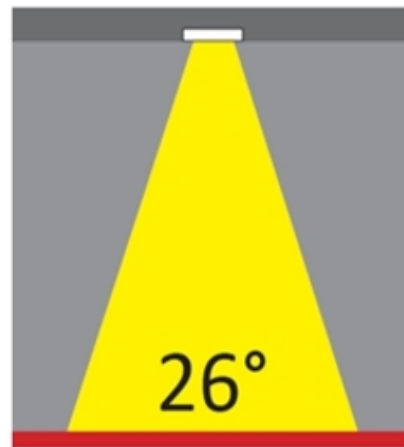

DIXIT RA8 RECESSED

A56061-

PROJECT	
TYPE	
SPECIFIER	
QUANTITY	
DATE	

RA 8 TL DIXIT LED 6.5W 550 lm				R:100%				I.Max:2958 Cd/Klm			
H[m]	D[m]	Max lux	Med lux	Alpha=26°		H[m]	D[m]	Max lux	Med lux	Beta=26°	
1.00	0.47	1508	939			1.00	0.47	1508	939		
2.00	0.94	377	235			2.00	0.94	377	235		
3.00	1.41	168	104			3.00	1.41	168	104		
4.00	1.89	94	59			4.00	1.89	94	59		
5.00	2.36	60	38			5.00	2.36	60	38		

Dimming	DP	DV	K°
	Phase	0-10V	
Color Temperature	27K	30K	35K
	2700K	3000K	3500K

Order Example **K°**
L5XXXXXX-DV-30K
0-10V
3000K